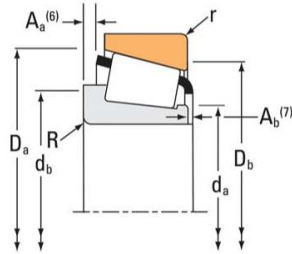

China 6203 Bearing Supplier

TYPE TS

GATES SNOWMOBILE BELT FOR YAMAHA FX NYTRO MTX 153 & FX NYTRO 162 2012 2013 2014

Bearing No. 153

Series	155
Cup Part Number	153
Design Units	Imperial
D	2.0472 in
C - Cup Width	0.5900 in
r - Cup Backface To Clear Radius ¹	0.04 in
Da - Cup Frontface Backing Diameter	1.89 in
Db - Cup Backface Backing Diameter	1.77 in
e - ISO Factor ²	0.32
Y - ISO Factor ³	1.9
Cg - Geometry Factor	0.0482

153 Bearing 2D drawings and 3D CAD models